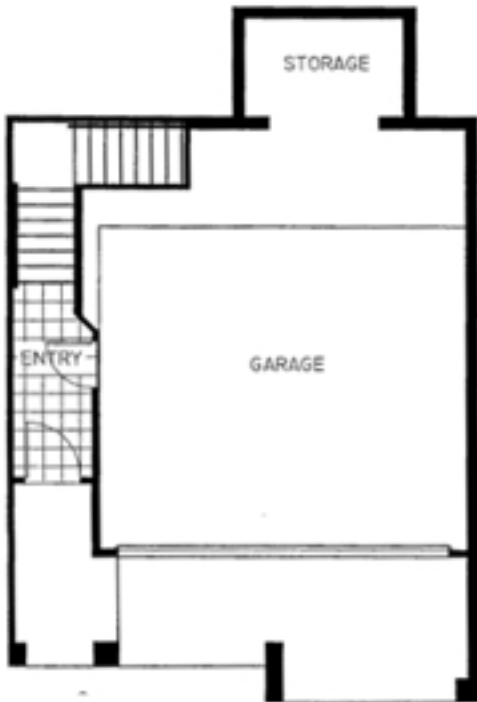

## "THE BELLAIRE"

2 BED 2.5 BATH FLOORPLAN AT SERENATA CONDOMINIUMS IN METROWEST