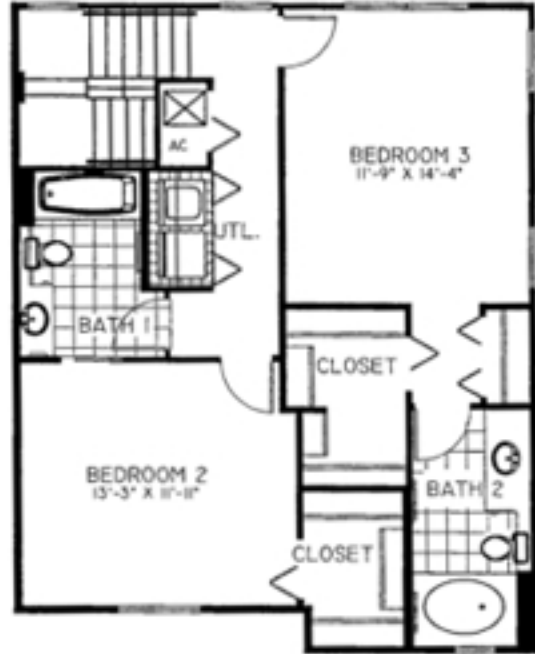

## "THE BELLAIRE"

2 BED 2.5 BATH FLOORPLAN AT SERENATA CONDOMINIUMS IN METROWEST