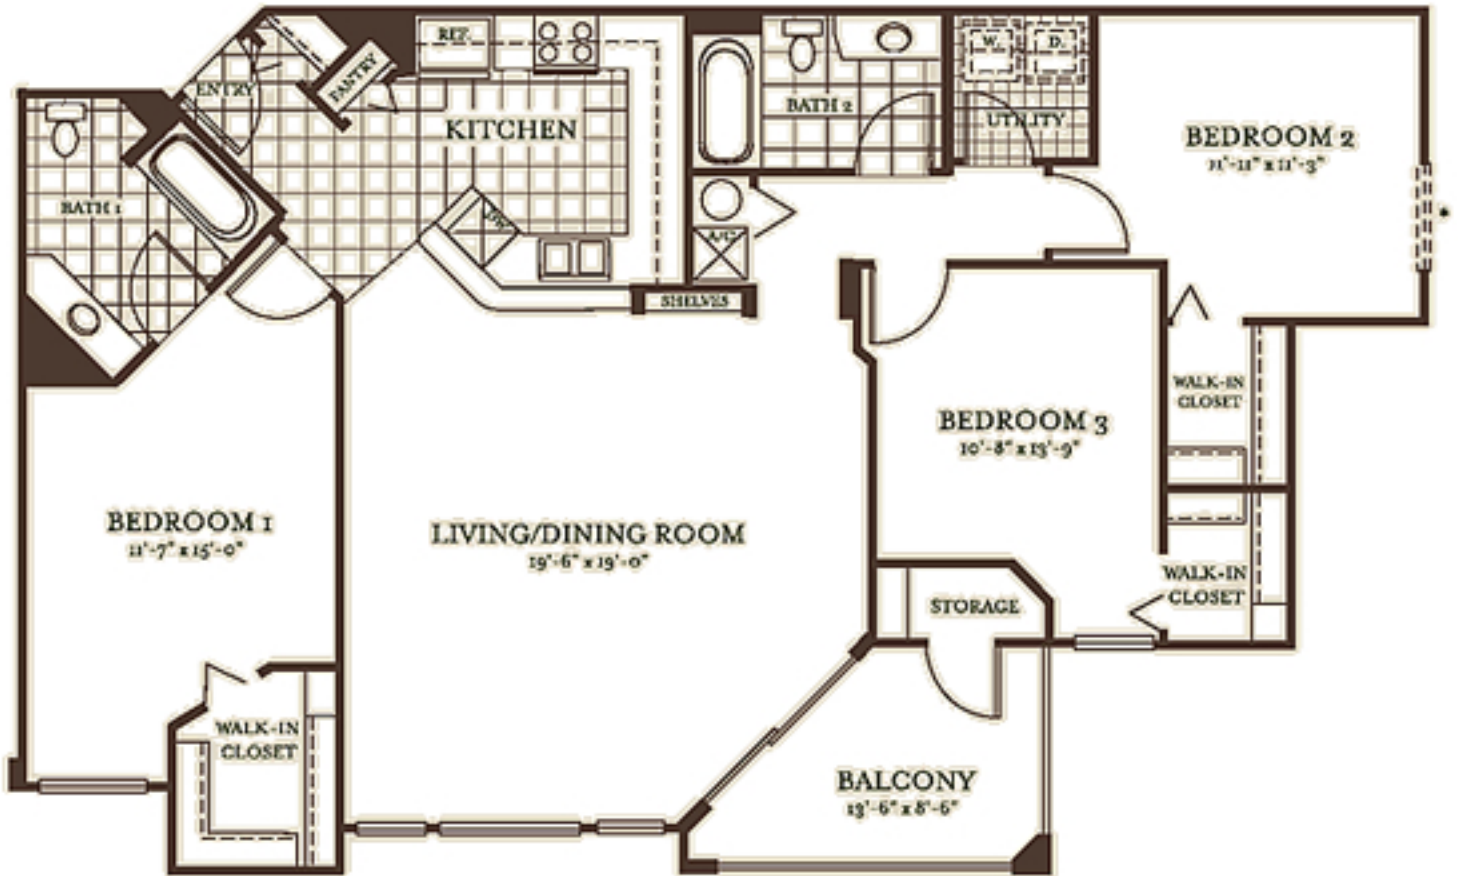

Serenata

"THE MONACO"

3 BED 2 BATH FLOORPLAN AT SERENATA CONDOMINIUMS IN METROWEST