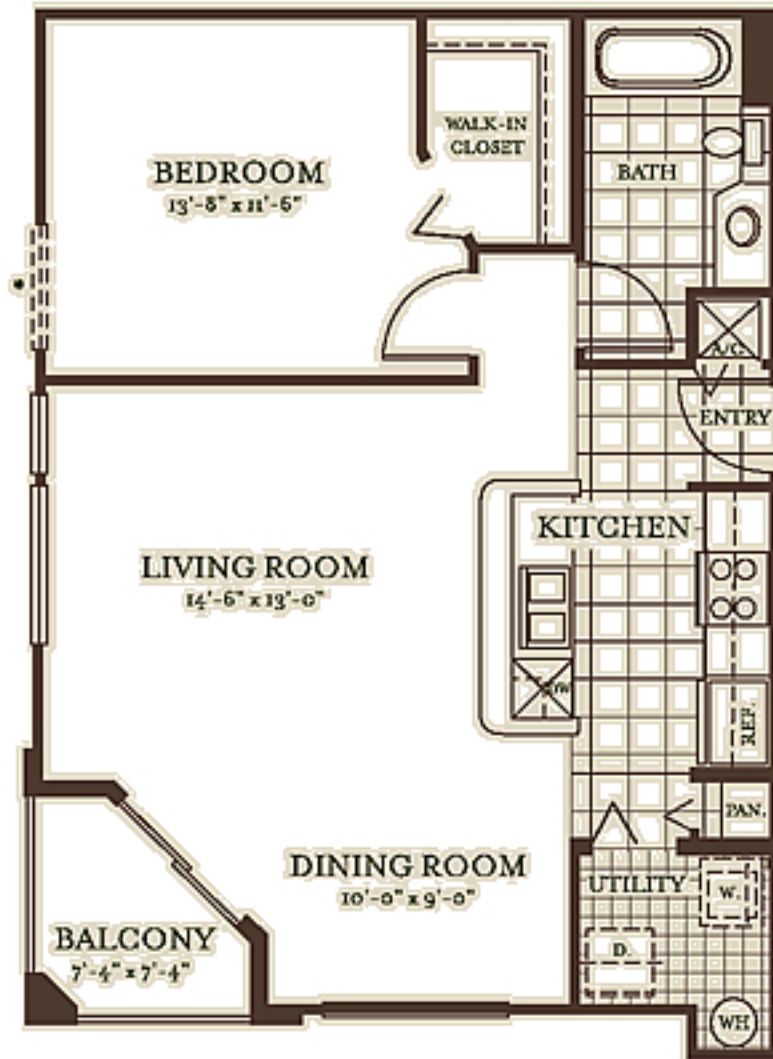

## “THE SUMMERSET”

1 BED 1 BATH FLOORPLAN AT SERENATA CONDOMINIUMS IN METROWEST